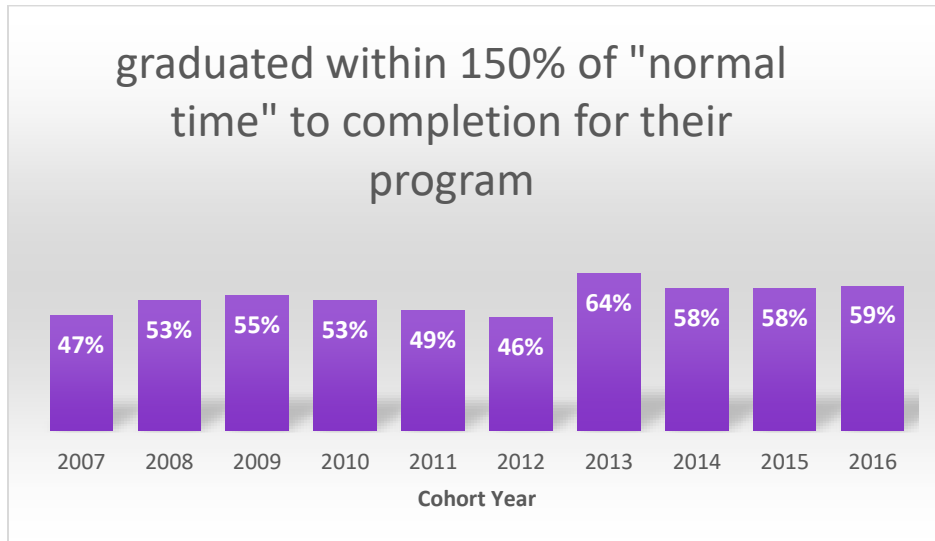

Federal Graduation Rates

Overall Graduation Rate or "Federal Rate" includes **all** students in cohort, not just those initially pursuing bachelor's degrees.

Bachelor Degree Seeking Cohort includes only students who initially enrolled at the University pursuing a Bachelor's Degree; it does not include any students who initially enrolled in Associate Degree programs.