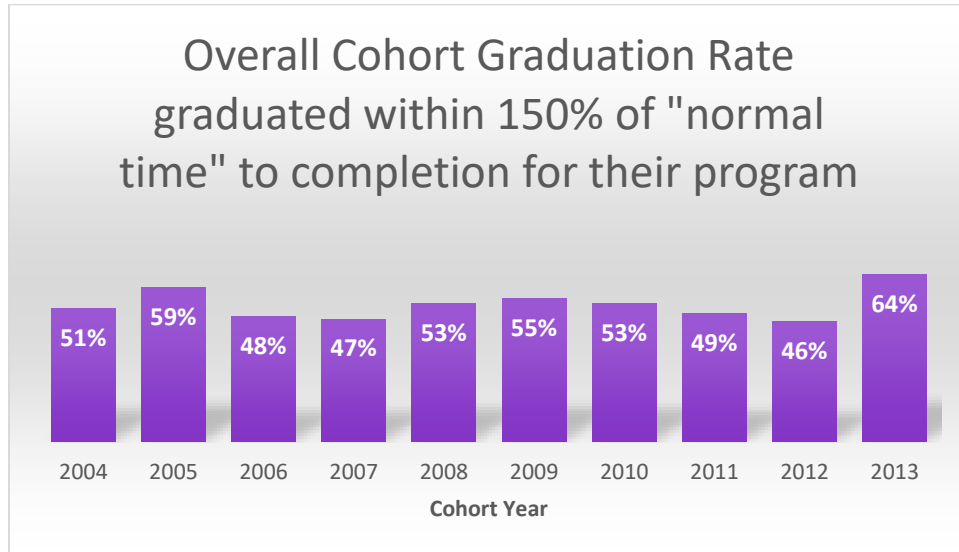

Federal Graduation Rates

Overall Graduation Rate or "Federal Rate" includes **all** students in cohort, not just those initially pursuing bachelor's degrees

Bachelor Degree Seeking Cohort includes only students who initially enrolled at the University pursuing a Bachelor's Degree; it does not include any students who initially enrolled in Associate Degree programs.